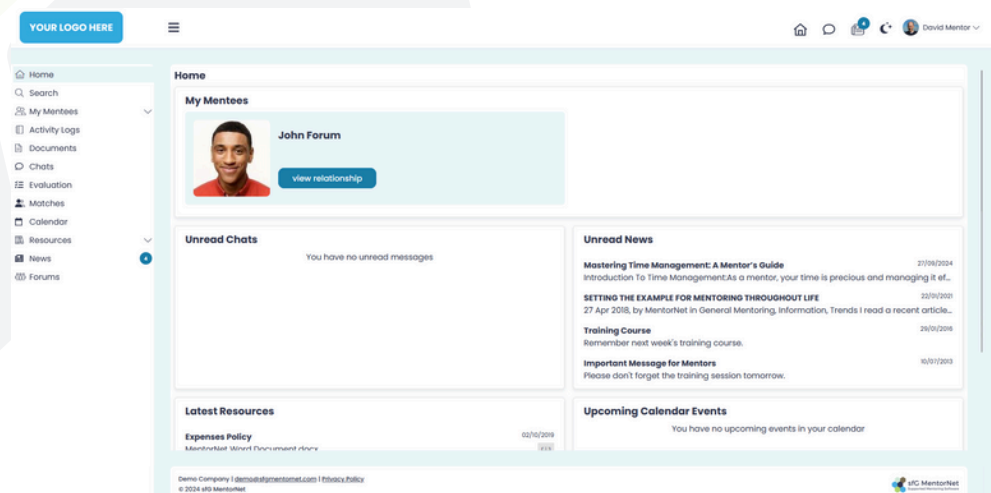

- **Streamlined Matching:** Use intuitive tools and filters to effortlessly match mentors and mentees based on skills, goals and preferences, ensuring the best possible fit for successful relationships.
- **Messaging:** Secure, confidential, user-friendly messaging that can be monitored and moderated to meet safeguarding requirements, including a downloadable app for easier communication between mentors and mentees.
- **Discussion Forums:** Share ideas and advice in a collaborative space.
- **Activity Logs:** Enable mentors and mentees to write reports and record notes throughout their mentoring journey, making it simple for administrators to track progress and assess engagement.
- **Evaluations:** Create tailored surveys to gather insights during registration or as part of an exit evaluation, helping you measure satisfaction, identify areas for improvement, and assess the overall impact of the mentoring programme.
- **Resource Sharing:** Easily share and publish documents, news articles, websites, and more, enabling mentors and mentees to exchange best practices and learn from each other.