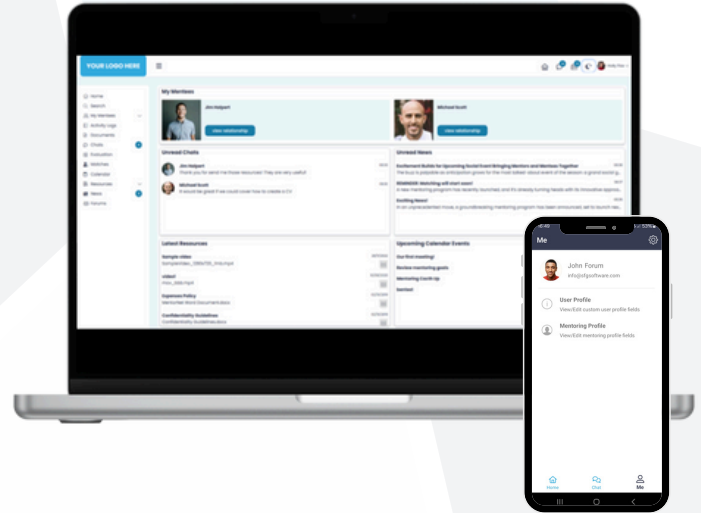

Reduce Administration Time

sfG MentorNet helps administrators save time by simplifying processes, allowing them to focus on enhancing the effectiveness and value of the mentoring programme.

- **Quick Setup:** As a web-based, SaaS platform, sfG MentorNet requires no installation and can be customised to your needs almost immediately.
- **Tailored for Any Programme:** Perfect for both face-to-face and online mentoring, with flexible pricing options to accommodate small or large mentoring programmes.
- **Customisable Security:** Tailor security settings to control access, ensuring only the right people can communicate and view specific content.
- **Confidentiality Guaranteed:** All mentor-mentee communications are secure, maintaining privacy while allowing administrators to monitor interactions and ensure appropriate engagement.
- **Free 30-day trial available:** Explore sfG MentorNet for 30 days at no cost, so you can evaluate its suitability before committing.

Monitor Your Mentoring Relationships

sfG MentorNet's powerful reporting tools provide administrators with valuable insights into the effectiveness of each mentoring relationship, enabling them to identify areas that need attention and focus on those that require guidance or support.

Reporting Dashboard

Period: Last 28 Days
Start Date: 07/03/2013 End Date: 04/04/2013 GO

Summary of Activity during Last 28 Days: 07/03/2013 - 04/04/2013

	Total	Mentor Users	Mentee Users	Forum Users
Total Active Users in System	84	42	42	4
Within Selected Time Period:				
Total Active Users (ie any user who has logged in during time period)	50	20	30	0
No of Logins	255	147	108	0
Avg No of Logins per User	5	7	3	0
No of Messages Sent	38	19	19	0
Avg No of Messages Sent per User	0	0	0	0
No of Forum Posts	1	1	0	0
Avg No of Forum Posts per User	0	0	0	0
No of Activity Logs Created	1	0	1	1
Avg No of Activity Logs Created per User	0	0	0	0